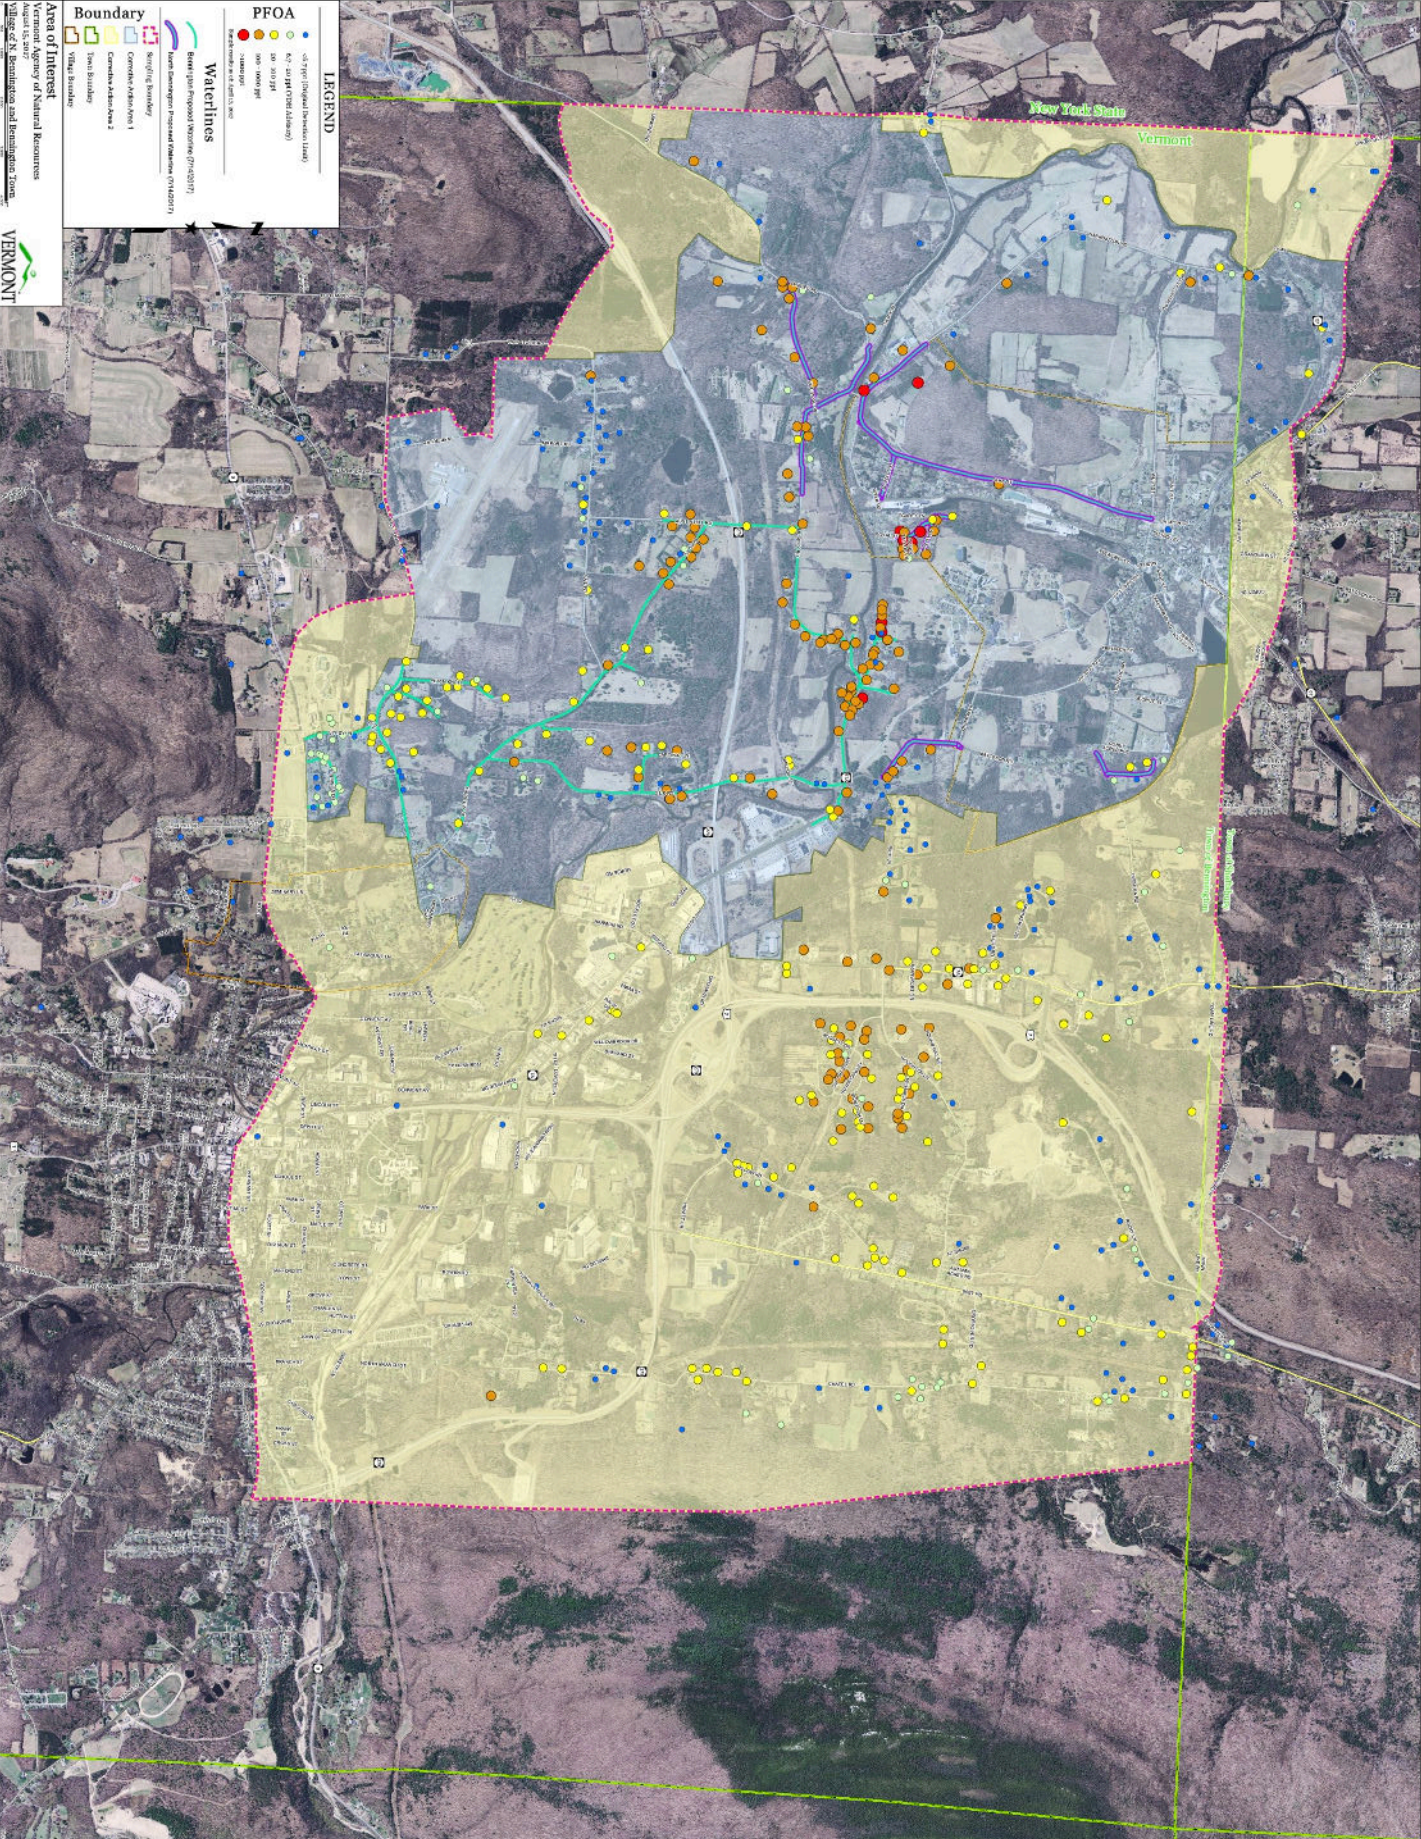

Area of Interest
Vermont Agency of Natural Resources
100 North Main Street
Waterbury, VT 05671
Vermont